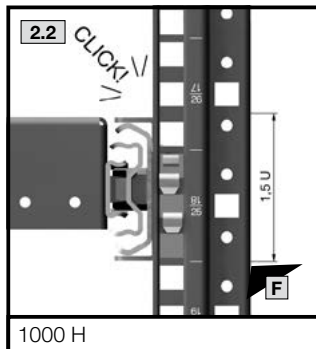

ENCLOSURES

POWER DISTRIBUTION

CLIMATE CONTROL

IT INFRASTRUCTURE

SOFTWARE & SERVICES

	X MM	D MM	 F [H]	
<b>Apr. № DK</b>	400 - 600	500	↓ 500	<b>5501.675</b>
	600 - 900	700	↓ 500	<b>5501.685</b>
	400 - 600	500	↓ 1000	<b>5501.715</b>
	600 - 900	700	↓ 1000	<b>5501.725</b>
				1 x
				2 x