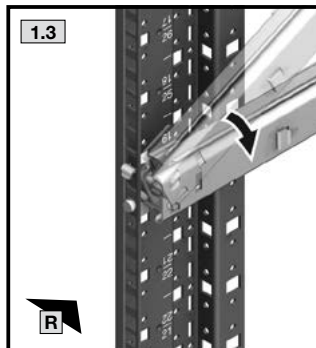

ENCLOSURES

POWER DISTRIBUTION

CLIMATE CONTROL

IT INFRASTRUCTURE

SOFTWARE & SERVICES

	X MM	D MM	 F [H]	
<b>Apr. № DK</b>	400 - 600	500	↓ 500	<b>5501.675</b>
	600 - 900	700	↓ 500	<b>5501.685</b>
	400 - 600	500	↓ 1000	<b>5501.715</b>
	600 - 900	700	↓ 1000	<b>5501.725</b>
				1 x
				2 x