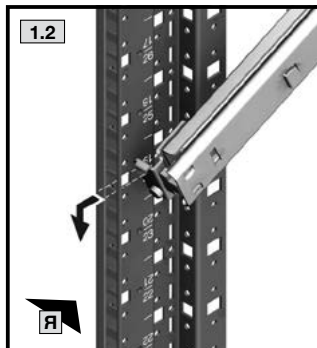

ENCLOSURES

POWER DISTRIBUTION

CLIMATE CONTROL

IT INFRASTRUCTURE

SOFTWARE & SERVICES

	X MM	D MM	 F [H]	
<b>Apr. № DK</b>	400 - 600	500	↓ 500	<b>5501.675</b>
	600 - 900	700	↓ 500	<b>5501.685</b>
	400 - 600	500	↓ 1000	<b>5501.715</b>
	600 - 900	700	↓ 1000	<b>5501.725</b>
				1 x
				2 x