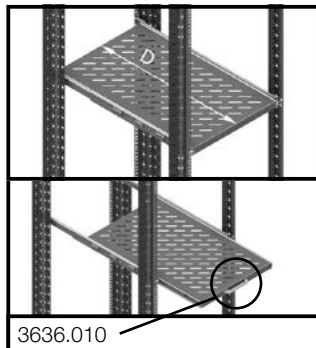

ENCLOSURES

POWER DISTRIBUTION

CLIMATE CONTROL

IT INFRASTRUCTURE

SOFTWARE & SERVICES

	X MM	D MM	 F [H]	
<b>Apr. № DK</b>	400 - 600	500	↓ 500	<b>5501.675</b>
	600 - 900	700	↓ 500	<b>5501.685</b>
	400 - 600	500	↓ 1000	<b>5501.715</b>
	600 - 900	700	↓ 1000	<b>5501.725</b>
				1 x
				2 x