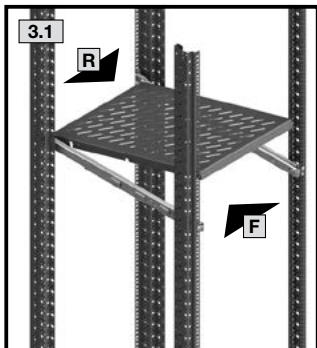

ENCLOSURES

POWER DISTRIBUTION

CLIMATE CONTROL

IT INFRASTRUCTURE

SOFTWARE & SERVICES

	X MM	D MM	 F [H]	
<b>Apr. № DK</b>	400 - 600	500	↓ 500	<b>5501.675</b>
	600 - 900	700	↓ 500	<b>5501.685</b>
	400 - 600	500	↓ 1000	<b>5501.715</b>
	600 - 900	700	↓ 1000	<b>5501.725</b>
				1 x
				2 x