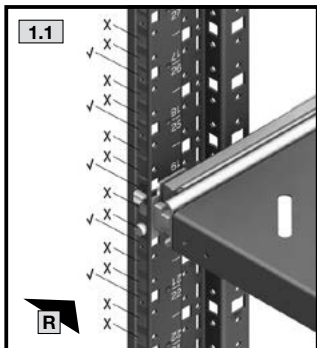

ENCLOSURES

POWER DISTRIBUTION

CLIMATE CONTROL

IT INFRASTRUCTURE

SOFTWARE & SERVICES

	X MM	D MM	 F [H]	
<b>Apr. № DK</b>	400 - 600	500	↓ 500	<b>5501.675</b>
	600 - 900	700	↓ 500	<b>5501.685</b>
	400 - 600	500	↓ 1000	<b>5501.715</b>
	600 - 900	700	↓ 1000	<b>5501.725</b>
				1 x
				2 x