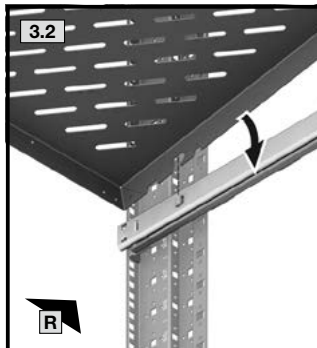

ENCLOSURES

POWER DISTRIBUTION

CLIMATE CONTROL

IT INFRASTRUCTURE

SOFTWARE & SERVICES

	X MM	D MM	 F [H]	
<b>Apr. № DK</b>	400 - 600	500	↓ 500	<b>5501.675</b>
	600 - 900	700	↓ 500	<b>5501.685</b>
	400 - 600	500	↓ 1000	<b>5501.715</b>
	600 - 900	700	↓ 1000	<b>5501.725</b>
				1 x
				2 x