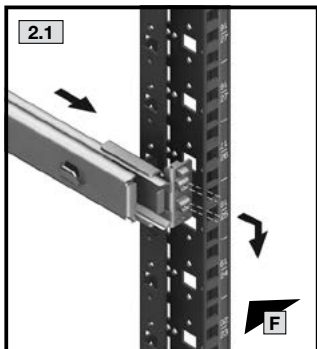

ENCLOSURES

POWER DISTRIBUTION

CLIMATE CONTROL

IT INFRASTRUCTURE

SOFTWARE & SERVICES

	X MM	D MM	 F [H]	
<b>Apr. № DK</b>	400 - 600	500	↓ 500	<b>5501.675</b>
	600 - 900	700	↓ 500	<b>5501.685</b>
	400 - 600	500	↓ 1000	<b>5501.715</b>
	600 - 900	700	↓ 1000	<b>5501.725</b>
				1 x
				2 x