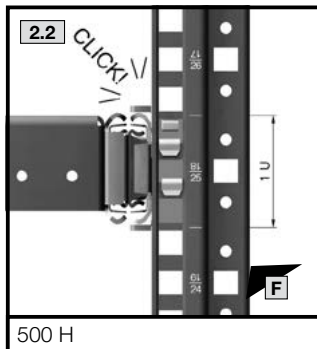

ENCLOSURES

POWER DISTRIBUTION

CLIMATE CONTROL

IT INFRASTRUCTURE

SOFTWARE & SERVICES

	X MM	D MM	 F [H]	
<b>Apr. № DK</b>	400 - 600	500	↓ 500	<b>5501.675</b>
	600 - 900	700	↓ 500	<b>5501.685</b>
	400 - 600	500	↓ 1000	<b>5501.715</b>
	600 - 900	700	↓ 1000	<b>5501.725</b>
				1 x
				2 x